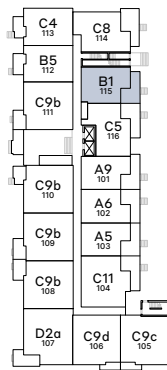

# B1

Building 1  
 Jr 2 Bedroom + 1 Bath  
 Int: 629 Sq Ft  
 Ext: 67 - 171 Sq Ft

Level 1

Level 2

Level 3-5