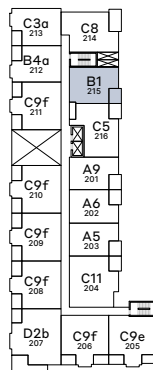

# B1

Building 1  
 Jr 2 Bedroom + 1 Bath  
 Int: 629 Sq Ft  
 Ext: 67 - 171 Sq Ft

Level 1

Level 2

Level 3-5