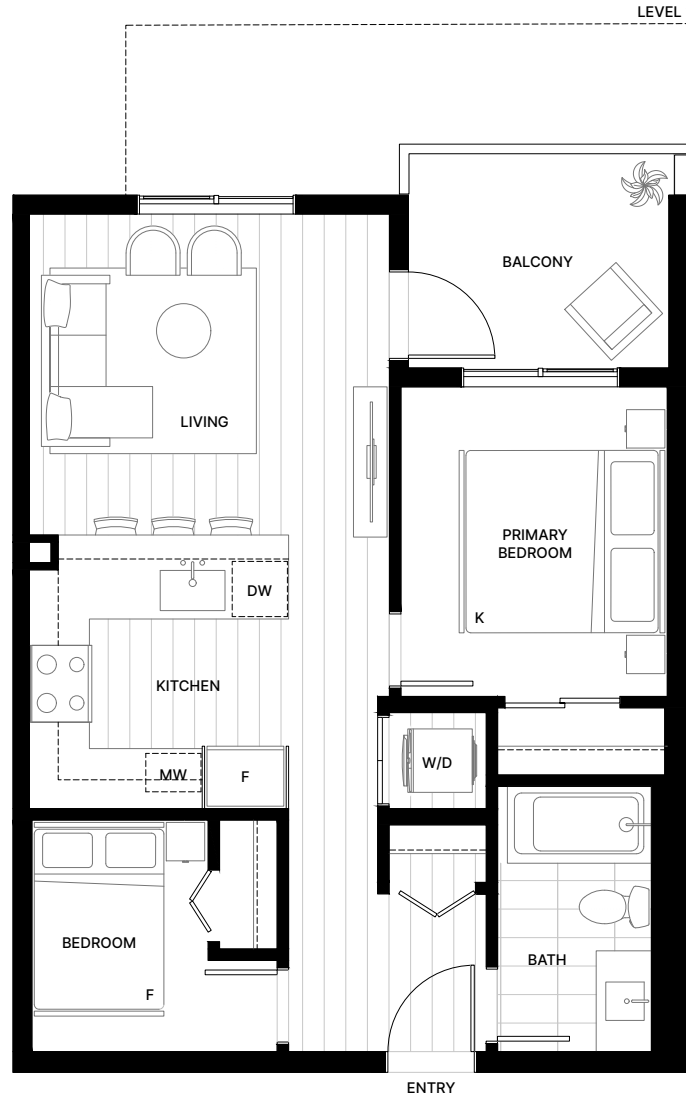

# B1

Building 1  
 Jr 2 Bedroom + 1 Bath  
 Int: 629 Sq Ft  
 Ext: 67 - 171 Sq Ft

Level 1

Level 2

Level 3-5