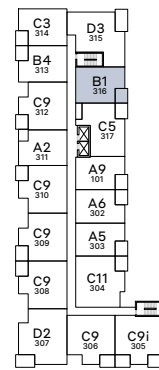

# B1

Building 1  
 Jr 2 Bedroom + 1 Bath  
 Int: 629 Sq Ft  
 Ext: 67 - 171 Sq Ft

Level 1

Level 2

Level 3-5