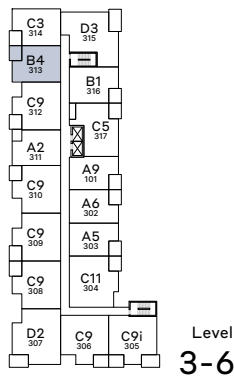

# B4

Building 1  
Jr 2 Bedroom + 1 Bath  
Int: 621 Sq Ft  
Ext: 66 - 67 Sq Ft