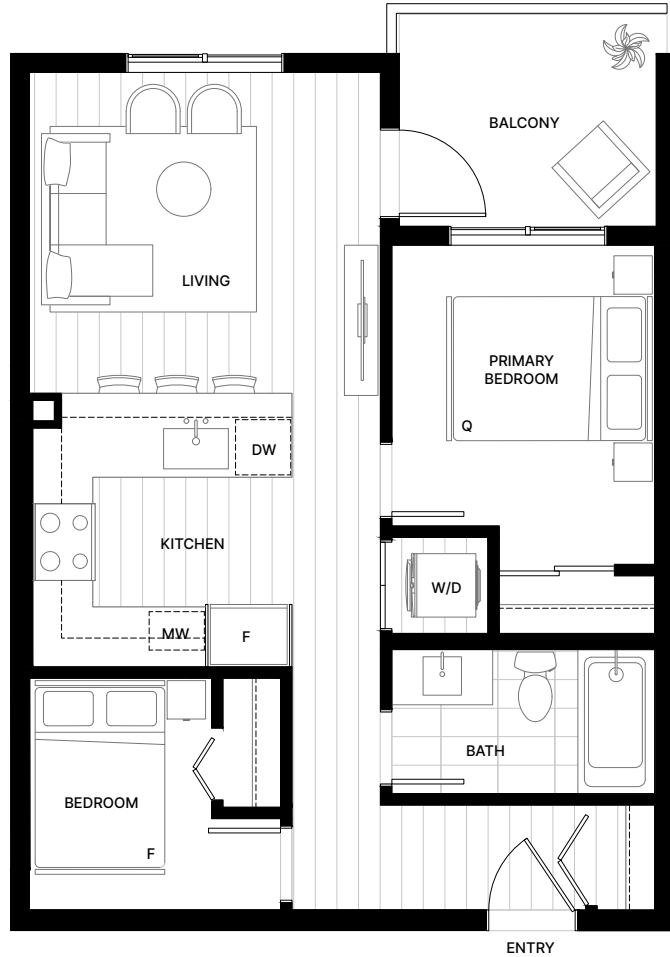

# B4

Building 1  
Jr 2 Bedroom + 1 Bath  
Int: 621 Sq Ft  
Ext: 66 - 67 Sq Ft