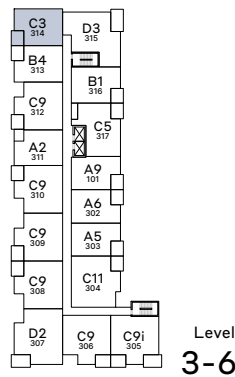

C3

Building 1
2 Bedroom + 1 Bath
Int: 626 Sq Ft
Ext: 66 - 67 Sq Ft

JERICO park

JerichoByEssence.com

The Developer reserves the right to make changes to the information contained herein without prior notice. Sizes, dimensions and materials are approximate, and plans may be mirrored. Prices are subject to change and can be withdrawn at any time. This is not an offering for sale. Such offering for sale may only be made by a disclosure statement. E & O.E