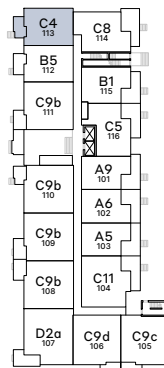

# C4

Building 1  
 2 Bedroom + 1 Bath  
 Int: 673 Sq Ft  
 Ext: 92 Sq Ft

Level  
 1