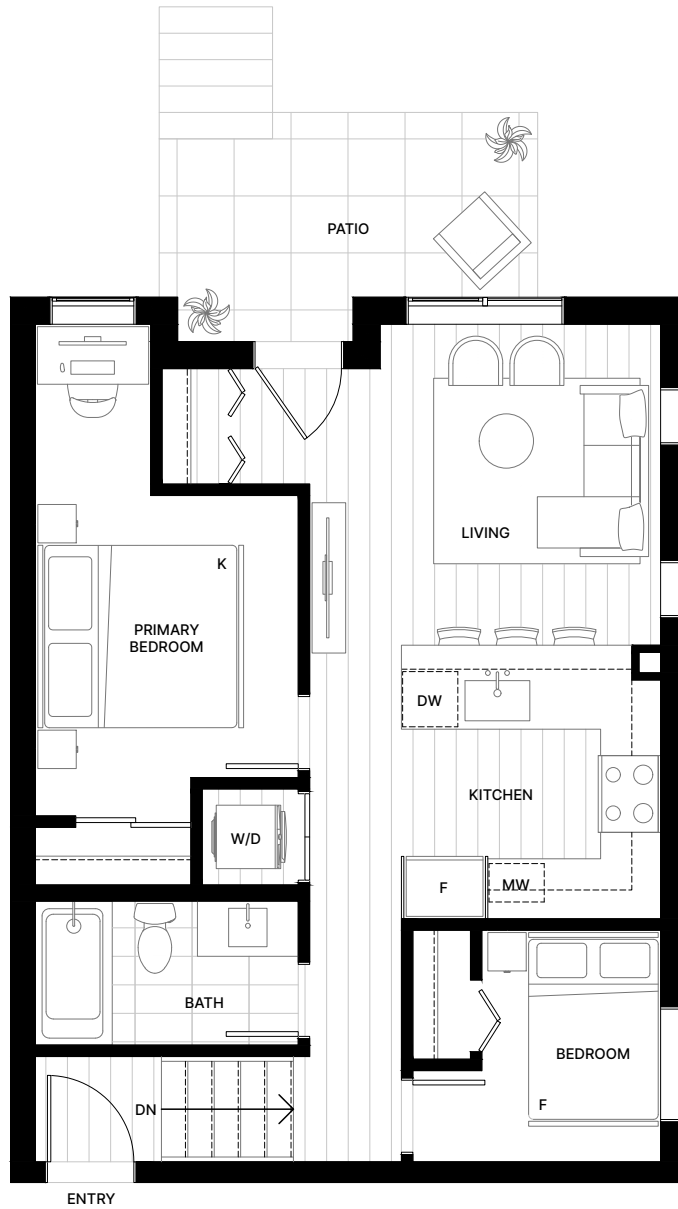

# C4

Building 1  
 2 Bedroom + 1 Bath  
 Int: 673 Sq Ft  
 Ext: 92 Sq Ft

Level  
 1