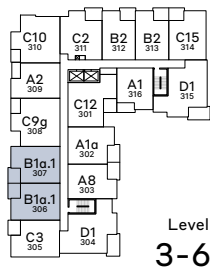

B1a.1

Building 2
Jr 2 Bedroom + 1 Bath
Int: 631 Sq Ft
Ext: 67 Sq Ft

Level
3-6

JERICO park

JerichoByEssence.com

The Developer reserves the right to make changes to the information contained herein without prior notice. Sizes, dimensions and materials are approximate, and plans may be mirrored. Prices are subject to change and can be withdrawn at any time. This is not an offering for sale. Such offering for sale may only be made by a disclosure statement. E & O.E