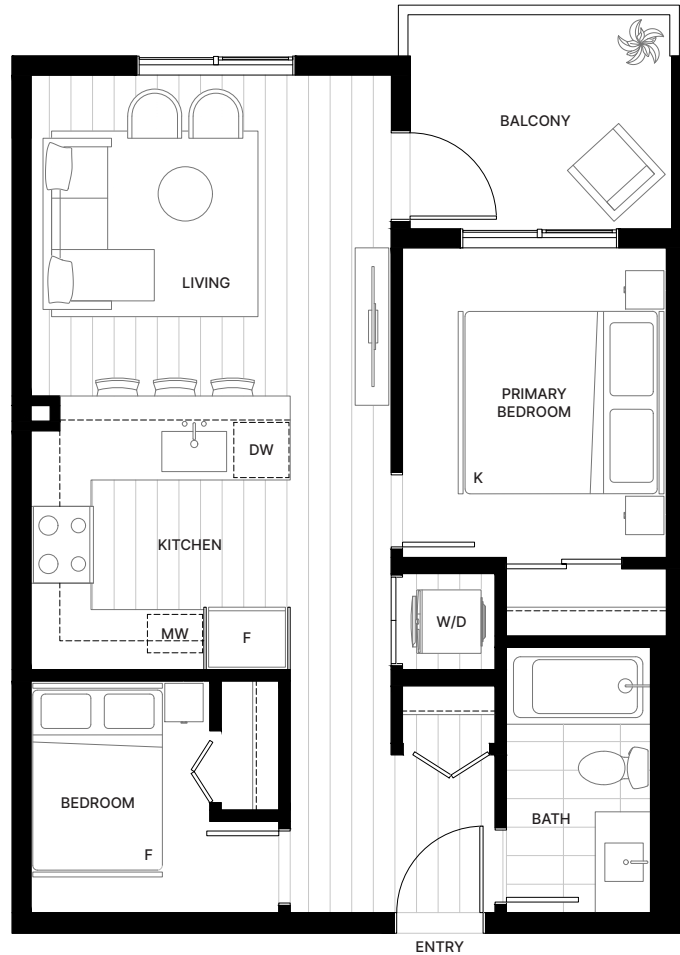

B1a.1

Building 2
Jr 2 Bedroom + 1 Bath
Int: 631 Sq Ft
Ext: 67 Sq Ft

Level
3-6

JERICO park

JerichoByEssence.com

The Developer reserves the right to make changes to the information contained herein without prior notice. Sizes, dimensions and materials are approximate, and plans may be mirrored. Prices are subject to change and can be withdrawn at any time. This is not an offering for sale. Such offering for sale may only be made by a disclosure statement. E & O.E