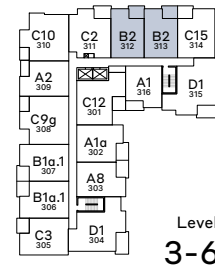

B2

Building 2
 Jr 2 Bedroom + 1 Bath
 Int: 563 Sq Ft
 Ext: 53 - 69 Sq Ft

JERICO park

JerichoByEssence.com

The Developer reserves the right to make changes to the information contained herein without prior notice. Sizes, dimensions and materials are approximate, and plans may be mirrored. Prices are subject to change and can be withdrawn at any time. This is not an offering for sale. Such offering for sale may only be made by a disclosure statement. E & O.E