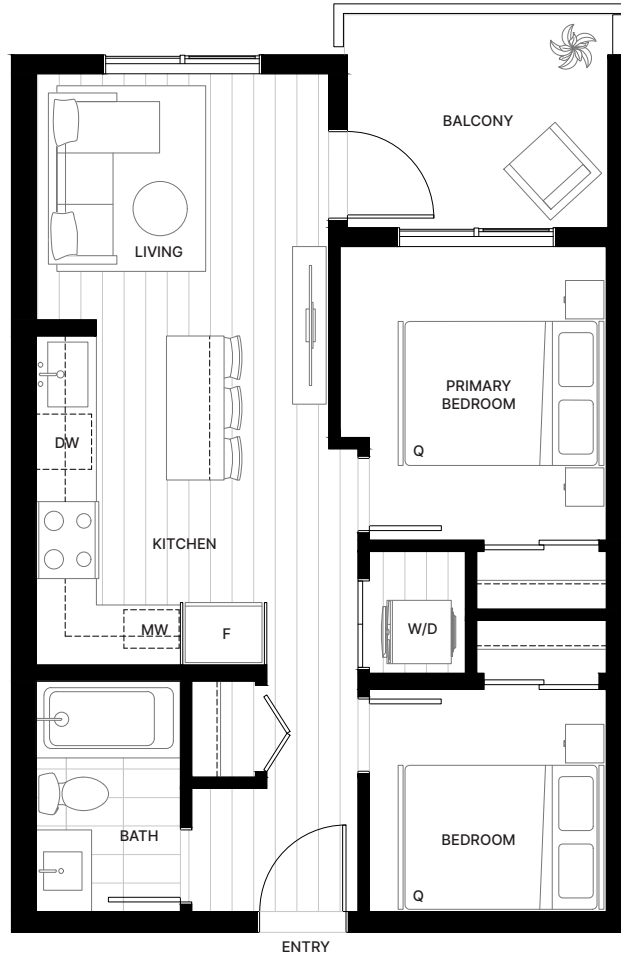

B2

Building 2
 Jr 2 Bedroom + 1 Bath
 Int: 563 Sq Ft
 Ext: 53 - 69 Sq Ft

JERICO park

JerichoByEssence.com

The Developer reserves the right to make changes to the information contained herein without prior notice. Sizes, dimensions and materials are approximate, and plans may be mirrored. Prices are subject to change and can be withdrawn at any time. This is not an offering for sale. Such offering for sale may only be made by a disclosure statement. E & O.E