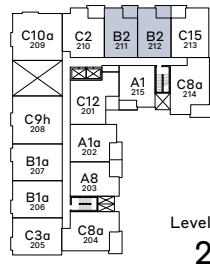

B2

Building 2
 Jr 2 Bedroom + 1 Bath
 Int: 563 Sq Ft
 Ext: 53 - 69 Sq Ft

JERICO park

JerichoByEssence.com

The Developer reserves the right to make changes to the information contained herein without prior notice. Sizes, dimensions and materials are approximate, and plans may be mirrored. Prices are subject to change and can be withdrawn at any time. This is not an offering for sale. Such offering for sale may only be made by a disclosure statement. E & O.E