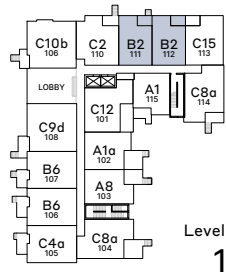

B2

Building 2
 Jr 2 Bedroom + 1 Bath
 Int: 563 Sq Ft
 Ext: 53 - 69 Sq Ft

JERICO park

JerichoByEssence.com

The Developer reserves the right to make changes to the information contained herein without prior notice. Sizes, dimensions and materials are approximate, and plans may be mirrored. Prices are subject to change and can be withdrawn at any time. This is not an offering for sale. Such offering for sale may only be made by a disclosure statement. E & O.E