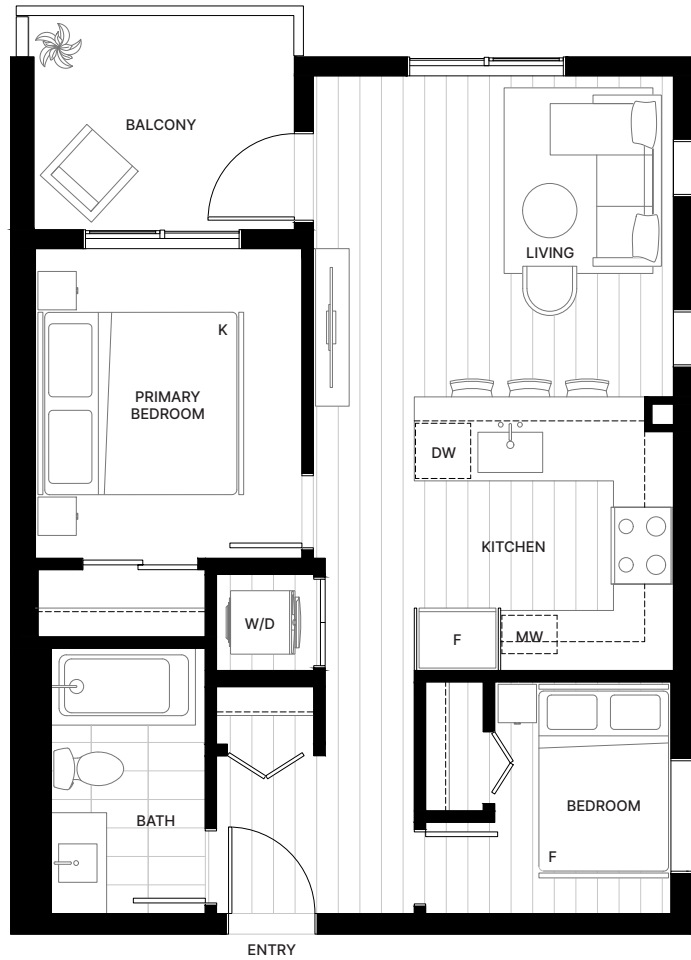

C15

Building 2
 2 Bedroom + 1 Bath
 Int: 636 Sq Ft
 Ext: 51 - 67 Sq Ft

JERICHO park

JerichoByEssence.com

The Developer reserves the right to make changes to the information contained herein without prior notice. Sizes, dimensions and materials are approximate, and plans may be mirrored. Prices are subject to change and can be withdrawn at any time. This is not an offering for sale. Such offering for sale may only be made by a disclosure statement. E & O.E