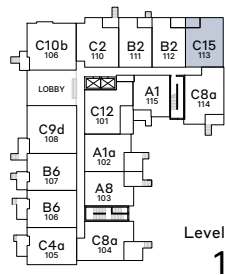

C15

Building 2
 2 Bedroom + 1 Bath
 Int: 636 Sq Ft
 Ext: 51 - 67 Sq Ft

JERICHO park

JerichoByEssence.com

The Developer reserves the right to make changes to the information contained herein without prior notice. Sizes, dimensions and materials are approximate, and plans may be mirrored. Prices are subject to change and can be withdrawn at any time. This is not an offering for sale. Such offering for sale may only be made by a disclosure statement. E & O.E