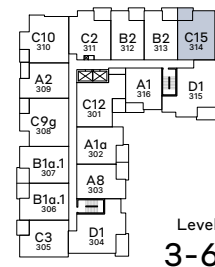

C15

Building 2
 2 Bedroom + 1 Bath
 Int: 636 Sq Ft
 Ext: 51 - 67 Sq Ft

JERICHO park

JerichoByEssence.com

The Developer reserves the right to make changes to the information contained herein without prior notice. Sizes, dimensions and materials are approximate, and plans may be mirrored. Prices are subject to change and can be withdrawn at any time. This is not an offering for sale. Such offering for sale may only be made by a disclosure statement. E & O.E