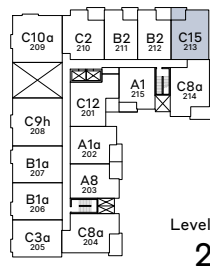

C15

Building 2
 2 Bedroom + 1 Bath
 Int: 636 Sq Ft
 Ext: 51 - 67 Sq Ft

JERICHO park

JerichoByEssence.com

The Developer reserves the right to make changes to the information contained herein without prior notice. Sizes, dimensions and materials are approximate, and plans may be mirrored. Prices are subject to change and can be withdrawn at any time. This is not an offering for sale. Such offering for sale may only be made by a disclosure statement. E & O.E