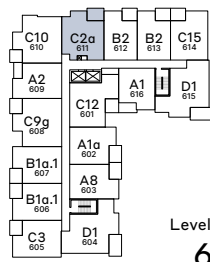

C2a

Building 2
2 Bedroom + 1 Bath
Int: 682 Sq Ft
Ext: 76 Sq Ft

Level
6

JERICO park

JerichoByEssence.com

The Developer reserves the right to make changes to the information contained herein without prior notice. Sizes, dimensions and materials are approximate, and plans may be mirrored. Prices are subject to change and can be withdrawn at any time. This is not an offering for sale. Such offering for sale may only be made by a disclosure statement. E & O.E