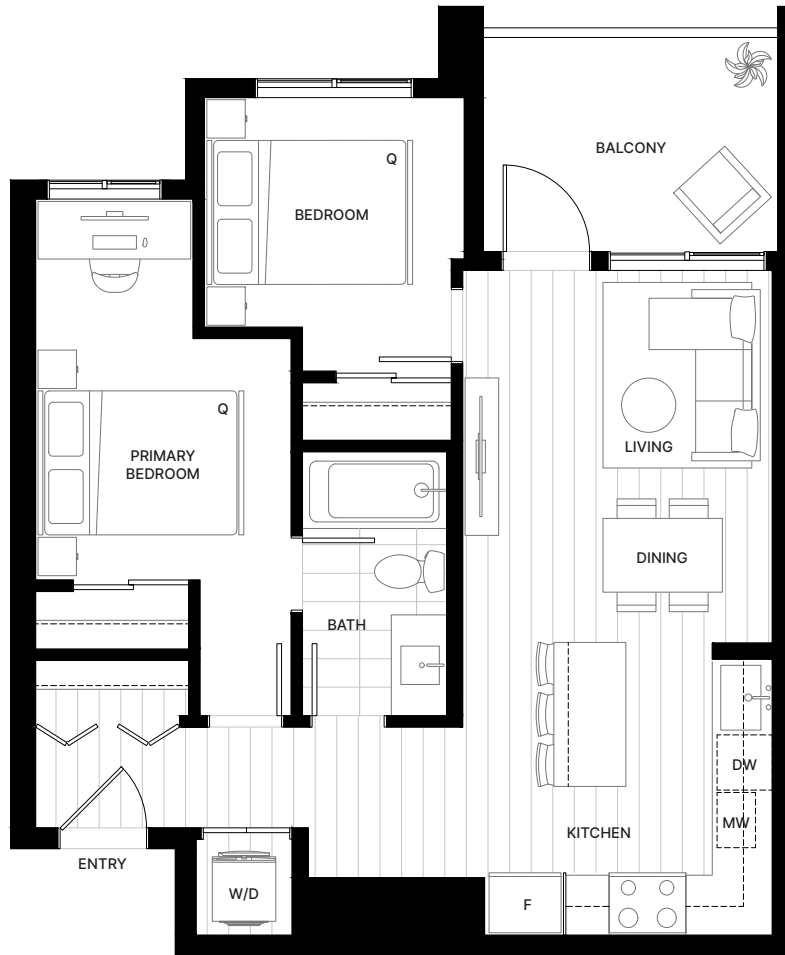

C2a

Building 2
2 Bedroom + 1 Bath
Int: 682 Sq Ft
Ext: 76 Sq Ft

Level
6

JERICO park

JerichoByEssence.com

The Developer reserves the right to make changes to the information contained herein without prior notice. Sizes, dimensions and materials are approximate, and plans may be mirrored. Prices are subject to change and can be withdrawn at any time. This is not an offering for sale. Such offering for sale may only be made by a disclosure statement. E & O.E