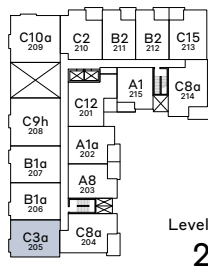

C3a

Building 2
2 Bedroom + 1 Bath
Int: 637 Sq Ft
Ext: 47 Sq Ft

Level
2

JERICO park

JerichoByEssence.com

The Developer reserves the right to make changes to the information contained herein without prior notice. Sizes, dimensions and materials are approximate, and plans may be mirrored. Prices are subject to change and can be withdrawn at any time. This is not an offering for sale. Such offering for sale may only be made by a disclosure statement. E & O.E