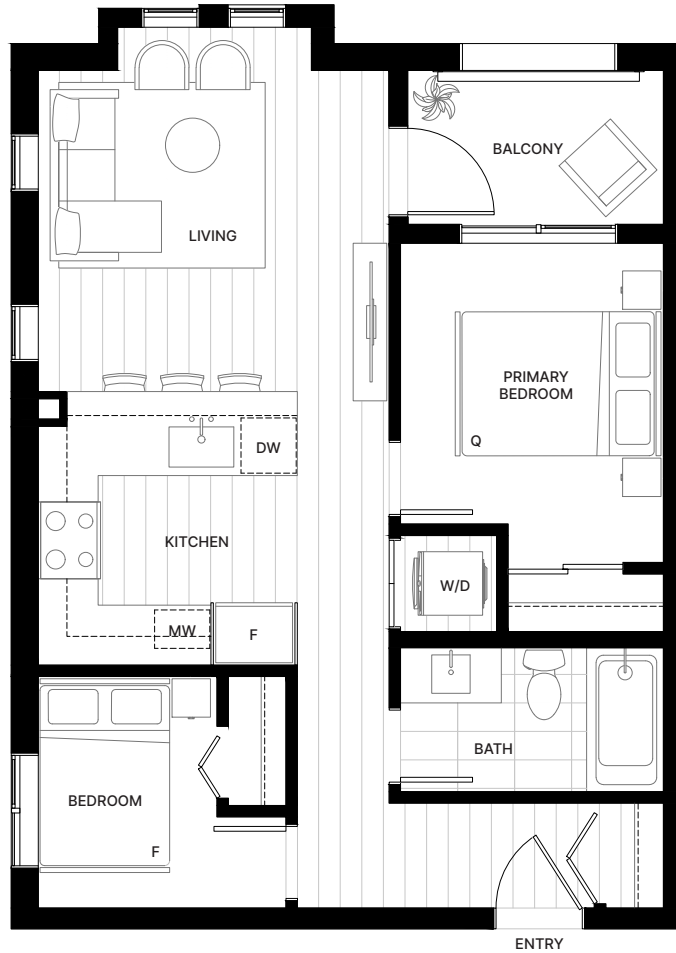

C3a

Building 2
2 Bedroom + 1 Bath
Int: 637 Sq Ft
Ext: 47 Sq Ft

Level
2

JERICO park

JerichoByEssence.com

The Developer reserves the right to make changes to the information contained herein without prior notice. Sizes, dimensions and materials are approximate, and plans may be mirrored. Prices are subject to change and can be withdrawn at any time. This is not an offering for sale. Such offering for sale may only be made by a disclosure statement. E & O.E