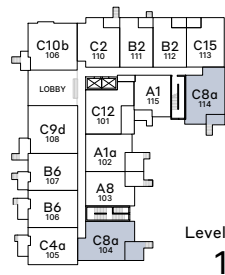

C8a

Building 2
 2 Bedroom + 2 Bath
 Int: 741 Sq Ft
 Ext: 74 - 141 Sq Ft

JERICO park

JerichoByEssence.com

The Developer reserves the right to make changes to the information contained herein without prior notice. Sizes, dimensions and materials are approximate, and plans may be mirrored. Prices are subject to change and can be withdrawn at any time. This is not an offering for sale. Such offering for sale may only be made by a disclosure statement. E & O.E