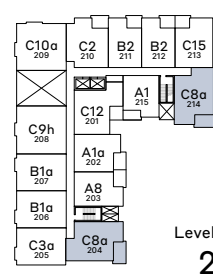

C8a

Building 2
 2 Bedroom + 2 Bath
 Int: 741 Sq Ft
 Ext: 74 - 141 Sq Ft

JERICO park

JerichoByEssence.com

The Developer reserves the right to make changes to the information contained herein without prior notice. Sizes, dimensions and materials are approximate, and plans may be mirrored. Prices are subject to change and can be withdrawn at any time. This is not an offering for sale. Such offering for sale may only be made by a disclosure statement. E & O.E