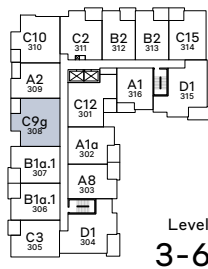

# C9g

Building 2  
 2 Bedroom + 2 Bath (Adapt)  
 Int: 775 Sq Ft  
 Ext: 48 - 68 Sq Ft

Level  
 3-6