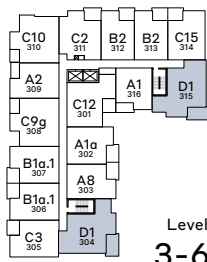

D1

Building 2
3 Bedroom + 2 Bath
Int: 830 Sq Ft
Ext: 96 - 98 Sq Ft

Mirrored homes are
315, 415, 515, 615

JERICO park

JerichoByEssence.com

The Developer reserves the right to make changes to the information contained herein without prior notice. Sizes, dimensions and materials are approximate, and plans may be mirrored. Prices are subject to change and can be withdrawn at any time. This is not an offering for sale. Such offering for sale may only be made by a disclosure statement. E & O.E