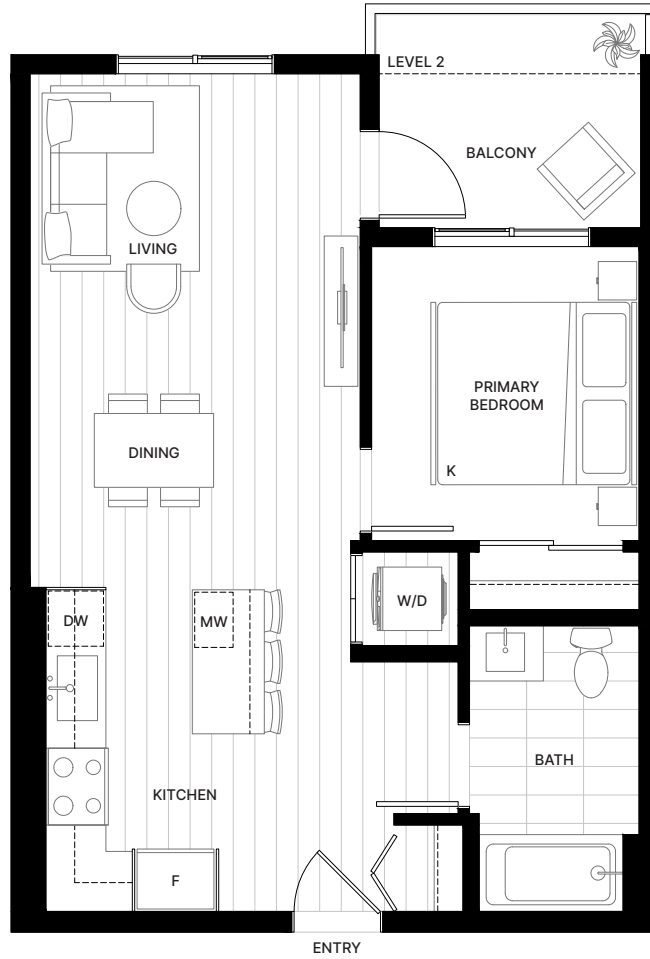

A2

Building 3
 1 Bedroom + 1 Bath (Adapt)
 Int: 603 Sq Ft
 Ext: 48 - 68 Sq Ft

JERICHO park

JerichoByEssence.com

The Developer reserves the right to make changes to the information contained herein without prior notice. Sizes, dimensions and materials are approximate, and plans may be mirrored. Prices are subject to change and can be withdrawn at any time. This is not an offering for sale. Such offering for sale may only be made by a disclosure statement. E & O.E