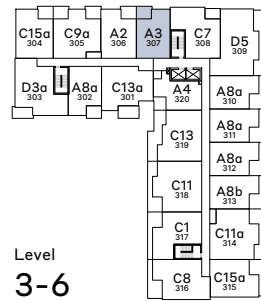

A3

Building 3
 1 Bedroom + Den + 1 Bath
 Int: 569 Sq Ft
 Ext: 48 - 67 Sq Ft

JERICO park

JerichoByEssence.com

The Developer reserves the right to make changes to the information contained herein without prior notice. Sizes, dimensions and materials are approximate, and plans may be mirrored. Prices are subject to change and can be withdrawn at any time. This is not an offering for sale. Such offering for sale may only be made by a disclosure statement. E & O.E