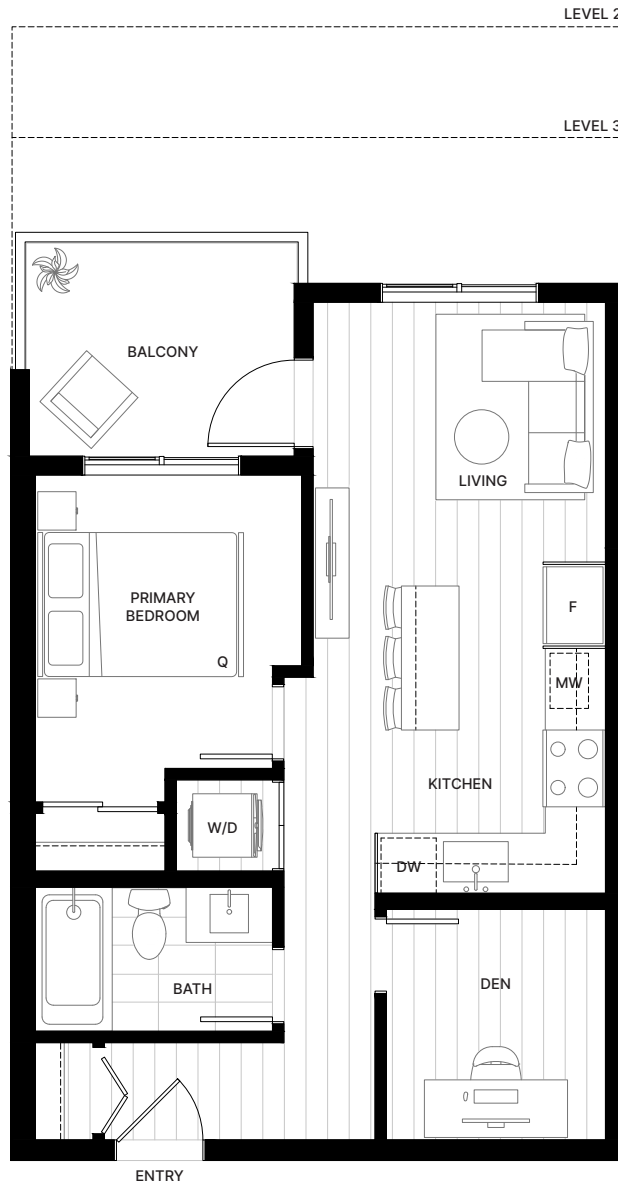

A8a

Building 3
 1 Bedroom + Den + 1 Bath
 Int: 561 - 563 Sq Ft
 Ext: 68 - 234 Sq Ft

Mirrored homes are
 310, 311, 312, 410, 411,
 412, 510, 511, 512, 610,
 611, 612

JERICO park

JerichoByEssence.com

The Developer reserves the right to make changes to the information contained herein without prior notice. Sizes, dimensions and materials are approximate, and plans may be mirrored. Prices are subject to change and can be withdrawn at any time. This is not an offering for sale. Such offering for sale may only be made by a disclosure statement. E & O.E