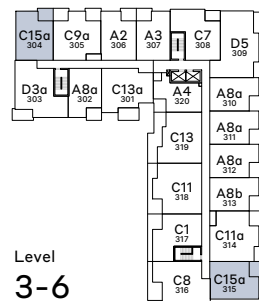

# C15a

Building 3  
 2 Bedroom + 1 Bath  
 Int: 636 Sq Ft  
 Ext: 48 - 160 Sq Ft

Mirrored homes are  
 315, 415, 515, 615

Level  
 2

Level  
 3-6