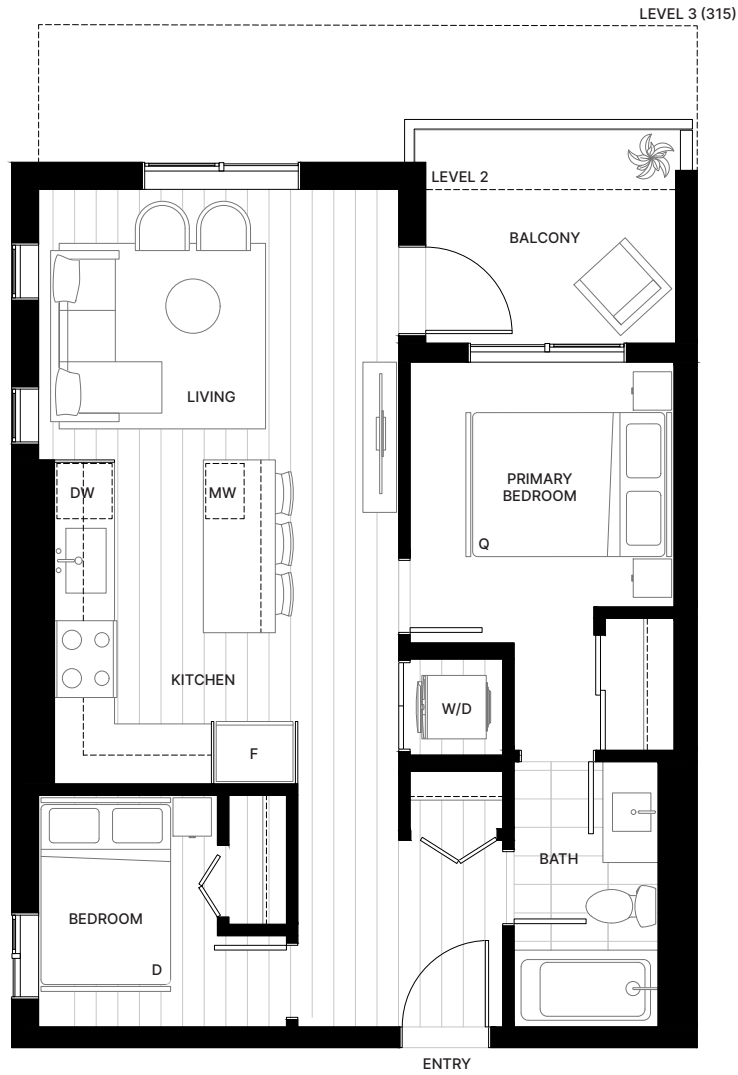

# C15a

Building 3  
 2 Bedroom + 1 Bath  
 Int: 636 Sq Ft  
 Ext: 48 - 160 Sq Ft

Mirrored homes are  
 315, 415, 515, 615

Level  
 2

Level  
 3-6