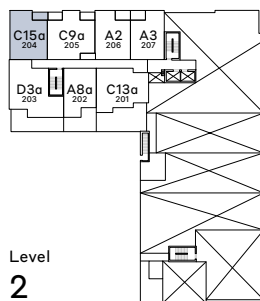

# C15a

Building 3  
 2 Bedroom + 1 Bath  
 Int: 636 Sq Ft  
 Ext: 48 - 160 Sq Ft

Mirrored homes are  
 315, 415, 515, 615

Level  
 2

Level  
 3-6