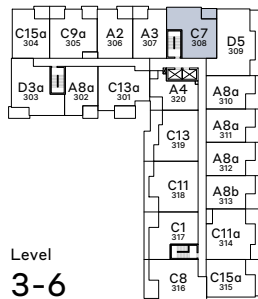

# C7

Building 3  
 2 Bedroom + Den + 2 Bath  
 Int: 746 Sq Ft  
 Ext: 53 - 56 Sq Ft

Level  
**3-6**